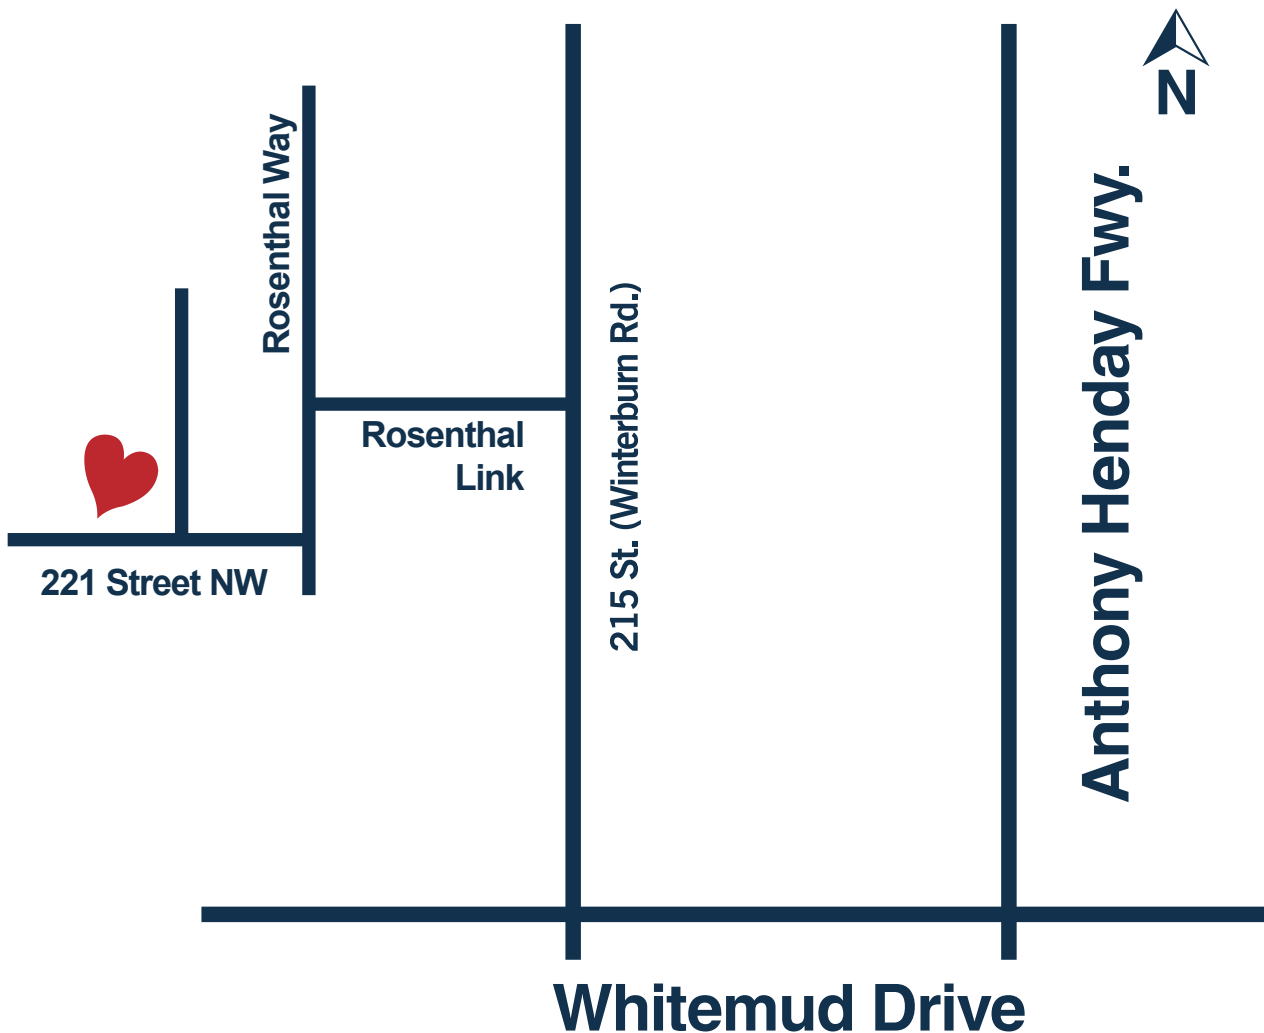

# Driving Directions

## Rosenthal Detached Driving Directions

**Address:** 22112 88 Ave NW

**Approximate Location:** Whitemud Dr. & 215 Street

**Phone Number:** 780.431-8850

**LINCOLNBERG**

MASTER BUILDER

[www.lincolnberg.com](http://www.lincolnberg.com)